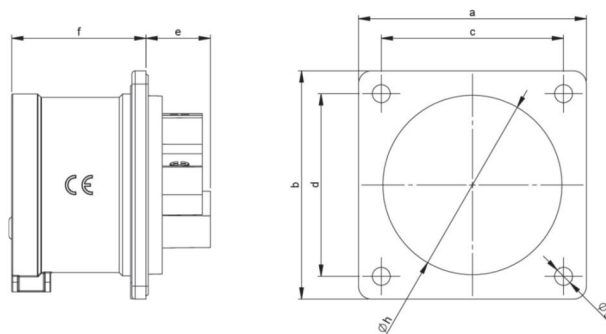

article#	<b>613-6x</b>
article description	<b>CEE-flanged plug 70x70 straight 16A 3p 6h IP44 black</b>
description long	CEE-flanged plug 70x70 straight 16A 3p 6h IP44 black housing material: PA6 rated current: 16A number of poles: 3 (2P+PE) clock-position: 6h rated voltage/frequency: 200-250V~ / 50+60Hz contacts: brass connection technology: screw terminals dimensions (flange/fixing center): 70x70 mm / 56x56 mm IP protection class: IP44
GTIN (EAN)	9003399615726
country of origin	AT
customs number	85366990
net weight	0.086 kg
packaging quantity	10
minimum order quantity	10

ETIM 9.0	EC001319
IEC-amperage	16 A
Voltage according to EN 60309-2	230 V (50+60 Hz) blue
Number of poles	3
Clock hour position	6 h
Identification colour	Blue
Degree of protection (IP)	IP44
Connection system	Screwed terminal
Construction type	Built-up device plug
Angle of plug	Straight
Material	Plastic
Contact material	CuZn
Surface treatment contacts	Untreated

a	70 mm
b	70 mm
c	56 mm
d	56 mm
e	21 mm
f	42 mm
g	5,5 mm
h	43 mm
wire flexible	1-2,5 mm <sup>2</sup>
wire solid	1-4 mm <sup>2</sup>
contact screws	100 Ncm
dismantling length	50 mm
stripping length	10-12 mm
ambient temperature	-25 – 40 °C
temperature resistance	-25 – 80 °C